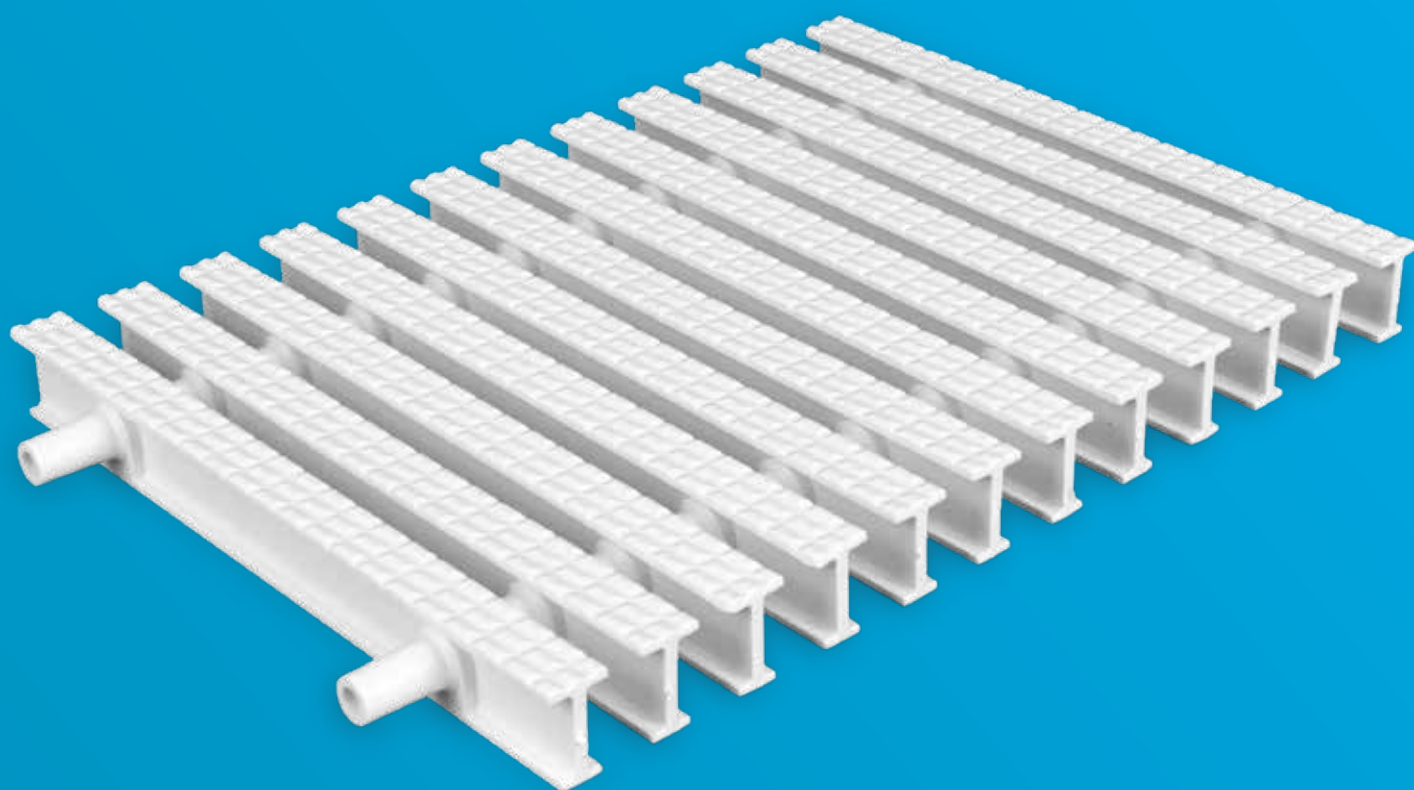

Classical Design Double Joint Pool Grids

Classical Design Double Joint Pool Grids

Code	Product Name	Section	Width	Height	Package	Price (m.)
KP HKE06	20 cm Classical Design Double Joints	I	20 cm	2,5 cm	0,25x0,41x0,51	€ 8,00
KP HKE07	25 cm Classical Design Double Joints	I	25 cm	2,5 cm	0,25x0,51x0,51	€ 10,00
KP HKE08	30 cm Classical Design Double Joints	I	30 cm	2,5 cm	0,25x0,61x0,51	€ 14,00
KP HKE09	20 cm Classical Design Double Joints	T	20 cm	2,5 cm	0,25x0,41x0,51	€ 10,00
KP HKE10	25 cm Classical Design Double Joints	T	25 cm	2,5 cm	0,25x0,51x0,51	€ 12,00

All of the grill varieties are resistant to 135 kg pressure in 8 cm area with technical feature of 16.8 drawing on the material.