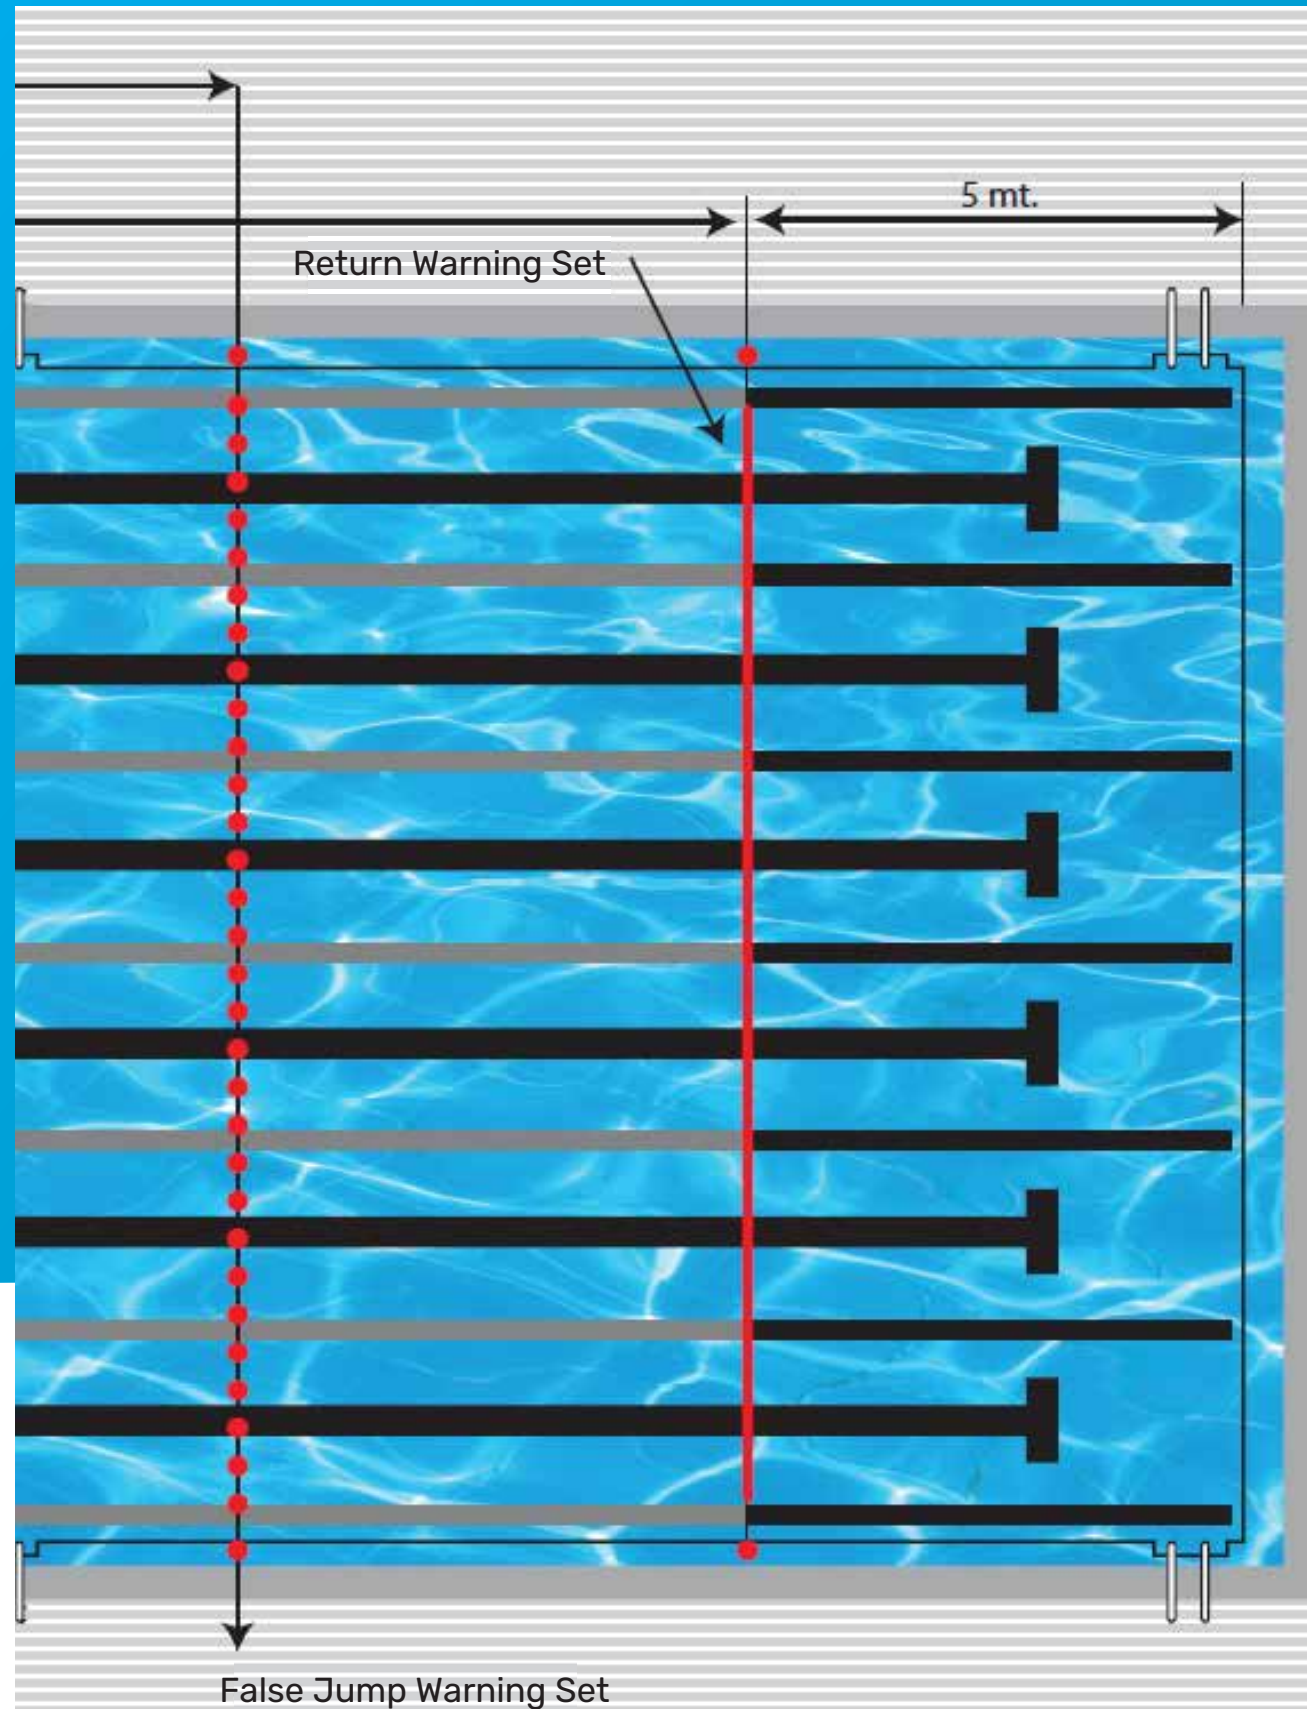

Different Product Placement for Competition Pools