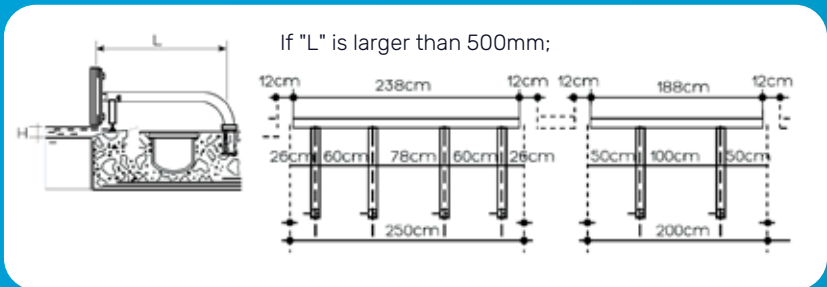

Panels and Poles