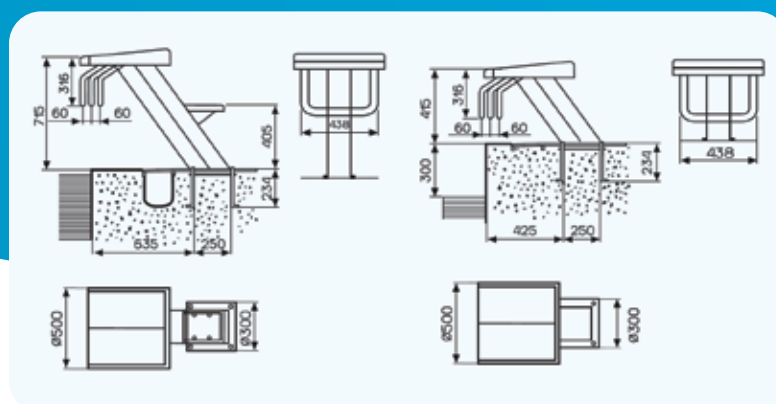

Moscow Lane Separators

Code	Product Name	Height	Price
KP OHE05	Moscow Lane Separator	25 m	€ 400,00
KP OHE06	Moscow Lane Separator	50 m	€ 850,00

→ POOL OLYMPIC EQUIPMENTS

Platforms

Starting Block

Code	Product Name	Kg / Piece	Price
KP OHE07	400 mm Starting Block - AISI 316	10,50	€ 1850,00
KP OHE08	700 mm Starting Block - AISI 316	11,00	€ 2800,00