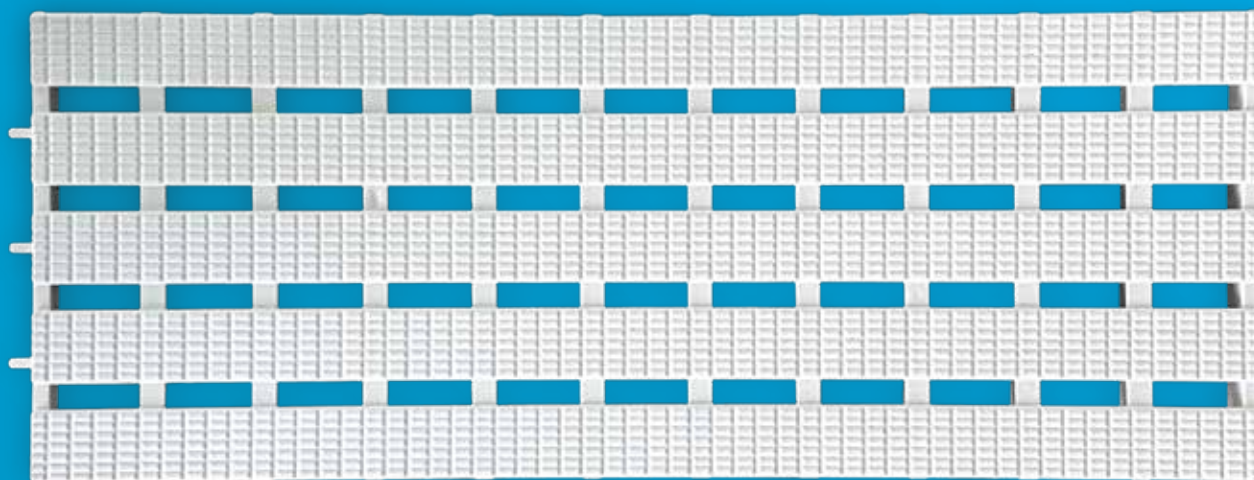

→ POOL SIDE EQUIPMENTS

Block Design Grids & Corner Parts

Block Design Pool Grids

Code	Product Name	Section	Width	Height	Package	Price (m.)
KP HKE33	20 cm Block Grids Single Joint	I	20 cm	2,5 cm	0,25x0,41x0,51	€ 8,00
KP HKE34	25 cm Block Grids Single Joint	I	25 cm	2,5 cm	0,25x0,51x0,51	€ 10,00