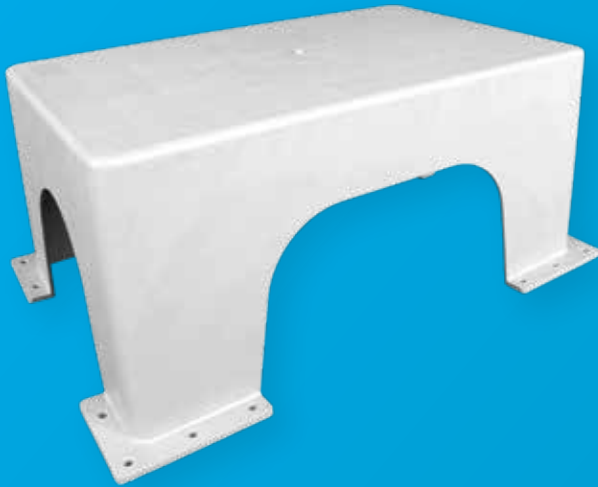

Code	Product Name	Width	Height	Weight	Price
KP HDE18	Plastic Pump Desk	31,8 cm	48,5 cm	20,1 cm	€ 10,00

USAGE

The surfaces to be bonded must be clean.

With the help of a brush on the area to be glued apply and put the pieces together.