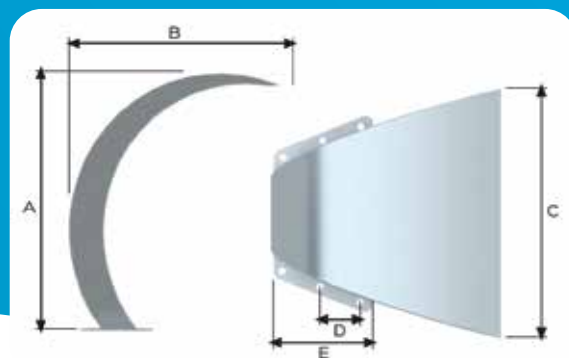

Water Curtain Lux

Code	Product Name	Pomp Power	Kg / Piece	Price
KP HDE01	Water Curtain Lux 350 x 350	1,1 KW	9,00	€ 500,00
KP HDE02	Water Curtain Lux 800 x 400	1,5 KW	20,00	€ 800,00
KP HDE03	Water Curtain Lux 900 x 600	2,2 KW	27,00	€ 1100,00