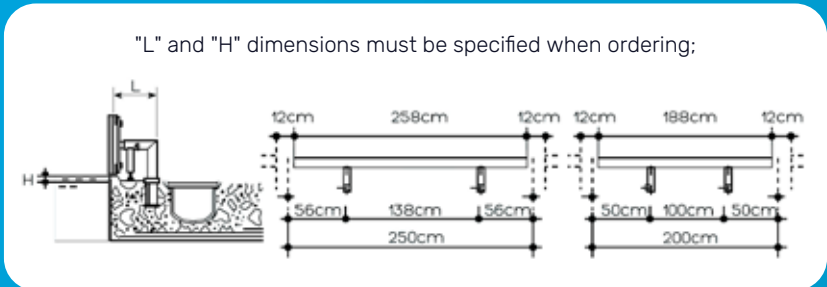

Panels and Poles