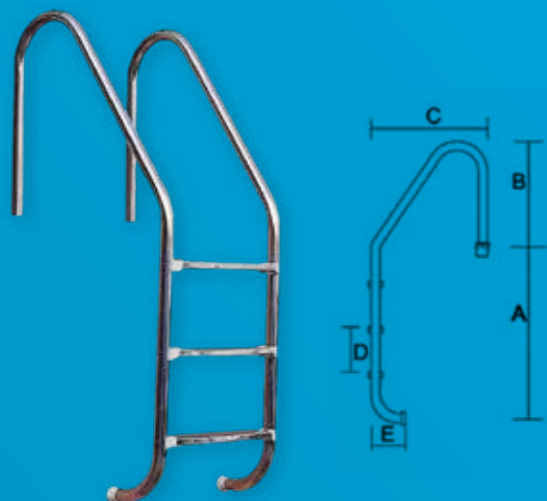

→ POOL SIDE EQUIPMENTS

Stainless Steel Ladders

- AISI 304-316 Stainless steel
- With anchors and escutcheon plate
- Ø 42,4mm x 1,2mm

Steps	A	B	C	D	E
2	650	650	700	250	180
3	950	650	700	250	180
4	1150	650	700	250	180
5	1400	650	700	250	180

Stainless Steel Standart Ladders - AISI 304

Code	Product Name	Treads	Price
KP PHM01	Stainless Steel Ladders Standart Type - AISI 304	2	€ 180,00
KP PHM02	Stainless Steel Ladders Standart Type - AISI 304	3	€ 200,00
KP PHM03	Stainless Steel Ladders Standart Type - AISI 304	4	€ 220,00
KP PHM04	Stainless Steel Ladders Standart Type - AISI 304	5	€ 250,00

Stainless Steel Standart Ladders - AISI 316

Code	Product Name	Treads	Price
KP PHM05	Stainless Steel Ladders Standart Type - AISI 316	2	€ 250,00
KP PHM06	Stainless Steel Ladders Standart Type - AISI 316	3	€ 280,00
KP PHM07	Stainless Steel Ladders Standart Type - AISI 316	4	€ 310,00
KP PHM08	Stainless Steel Ladders Standart Type - AISI 316	5	€ 340,00