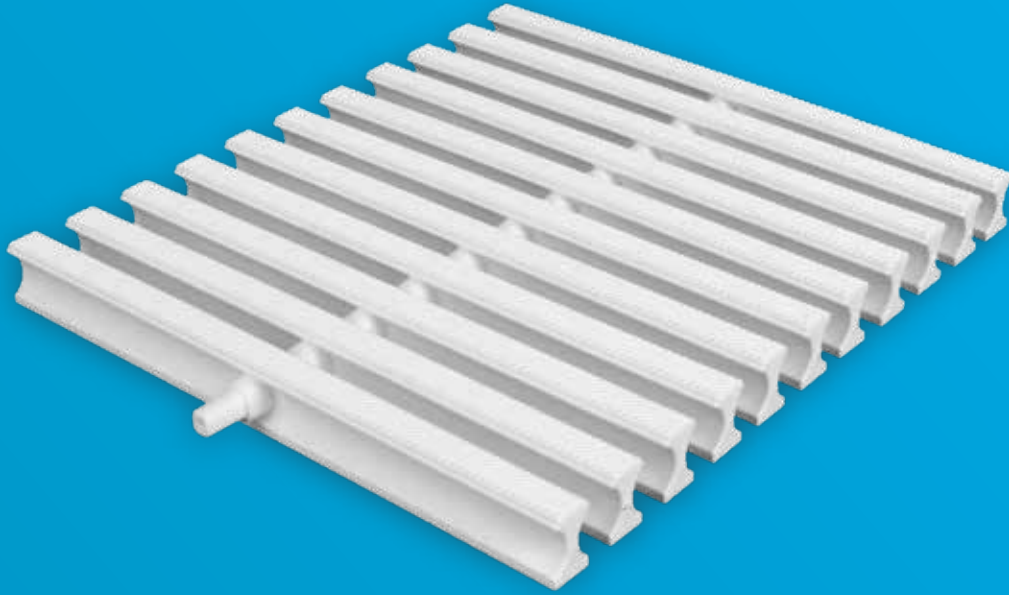

POOL SIDE EQUIPMENTS

Istanbul Series Pool Grids

Istanbul Series Single Joint Pool Grids

Code	Product Name	Section	Width	Height	Package	Price (m.)
KP HKE15	20 cm Istanbul Series Single Joint	I	20 cm	2,5 cm	0,25x0,41x0,51	€ 20,00
KP HKE16	25 cm Istanbul Series Single Joint	I	25 cm	2,5 cm	0,25x0,51x0,51	€ 24,00

All of the grill varieties are resistant to 135 kg pressure in 8 cm area with technical feature of 16.8 drawing on the material.