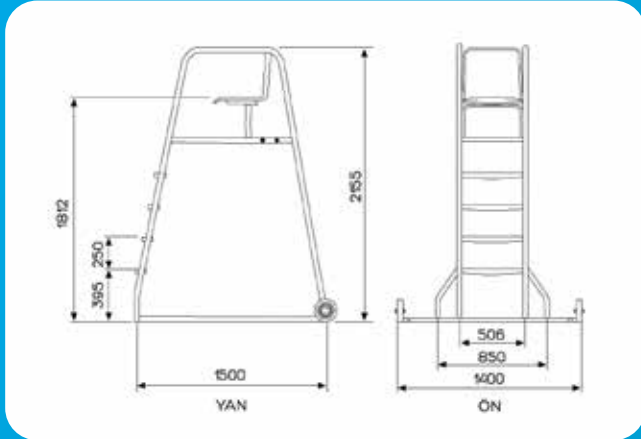

Chairs and Separator Parts