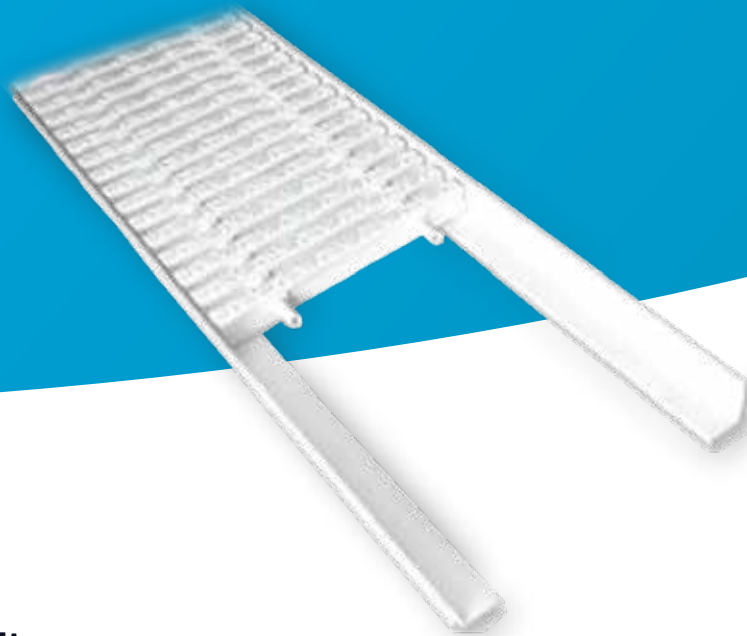

Grating Edge Profile

Code	Product Name	Width	Height	Package	Price (m.)
KP HKE21	Pool Grating Edge Profile 24x26	24 cm	26 cm	100 meter	€ 1,50