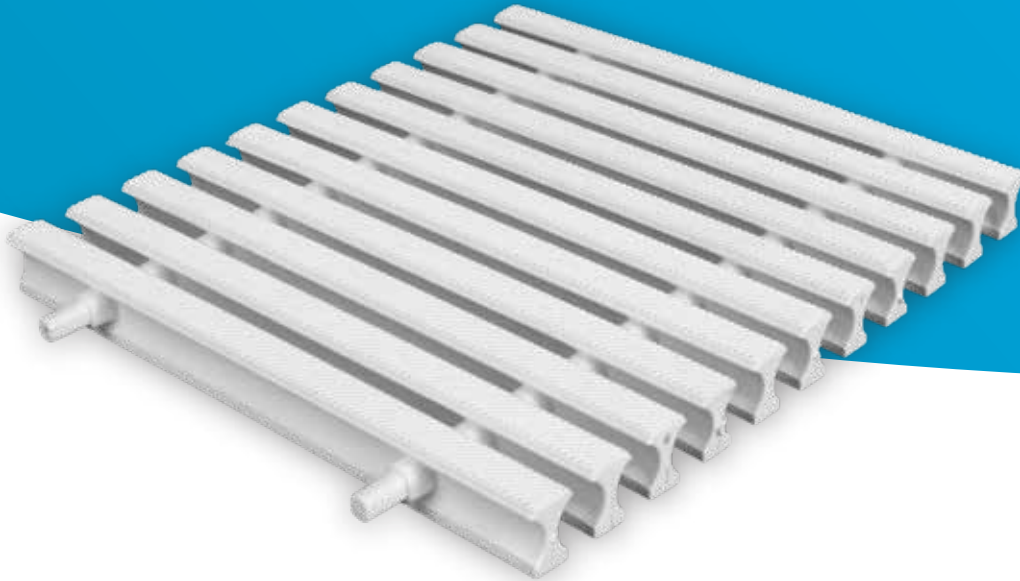

Istanbul Series Double Joint Pool Grids

Code	Product Name	Section	Width	Height	Package	Price (m.)
KP HKE17	20 cm Istanbul Series Double Joint	I	20 cm	2,5 cm	0,25x0,41x0,51	€ 22,00
KP HKE18	25 cm Istanbul Series Double Joint	I	25 cm	2,5 cm	0,25x0,51x0,51	€ 26,00

All of the grill varieties are resistant to 135 kg pressure in 8 cm area with technical feature of 16.8 drawing on the material.