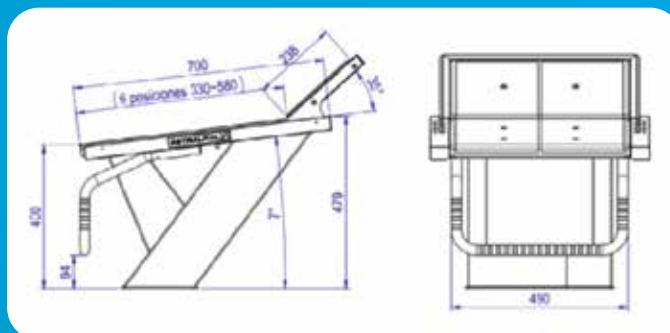

Moscow Lane Separators

Code	Product Name	Height	Price
KP OHE05	Moscow Lane Separator	25 m	€ 400,00
KP OHE06	Moscow Lane Separator	50 m	€ 850,00

→ POOL OLYMPIC EQUIPMENTS

Platforms

Starting Block

Code	Product Name	Kg / Piece	Price
KP OHE07	400 mm Starting Block - AISI 316	10,50	€ 1850,00
KP OHE08	700 mm Starting Block - AISI 316	11,00	€ 2800,00