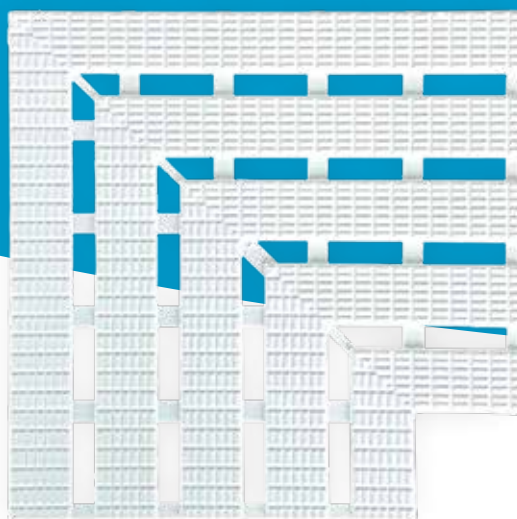

Block Design Corner Part

Code	Product Name	Section	Width	Height	Package	Price
KP HKE35	20 cm 90° Block Design Corner Part	I	20 cm	2,5 cm	—	€ 8,00
KP HKE36	25 cm 90° Block Design Corner Part	I	25 cm	2,5 cm	—	€ 10,00