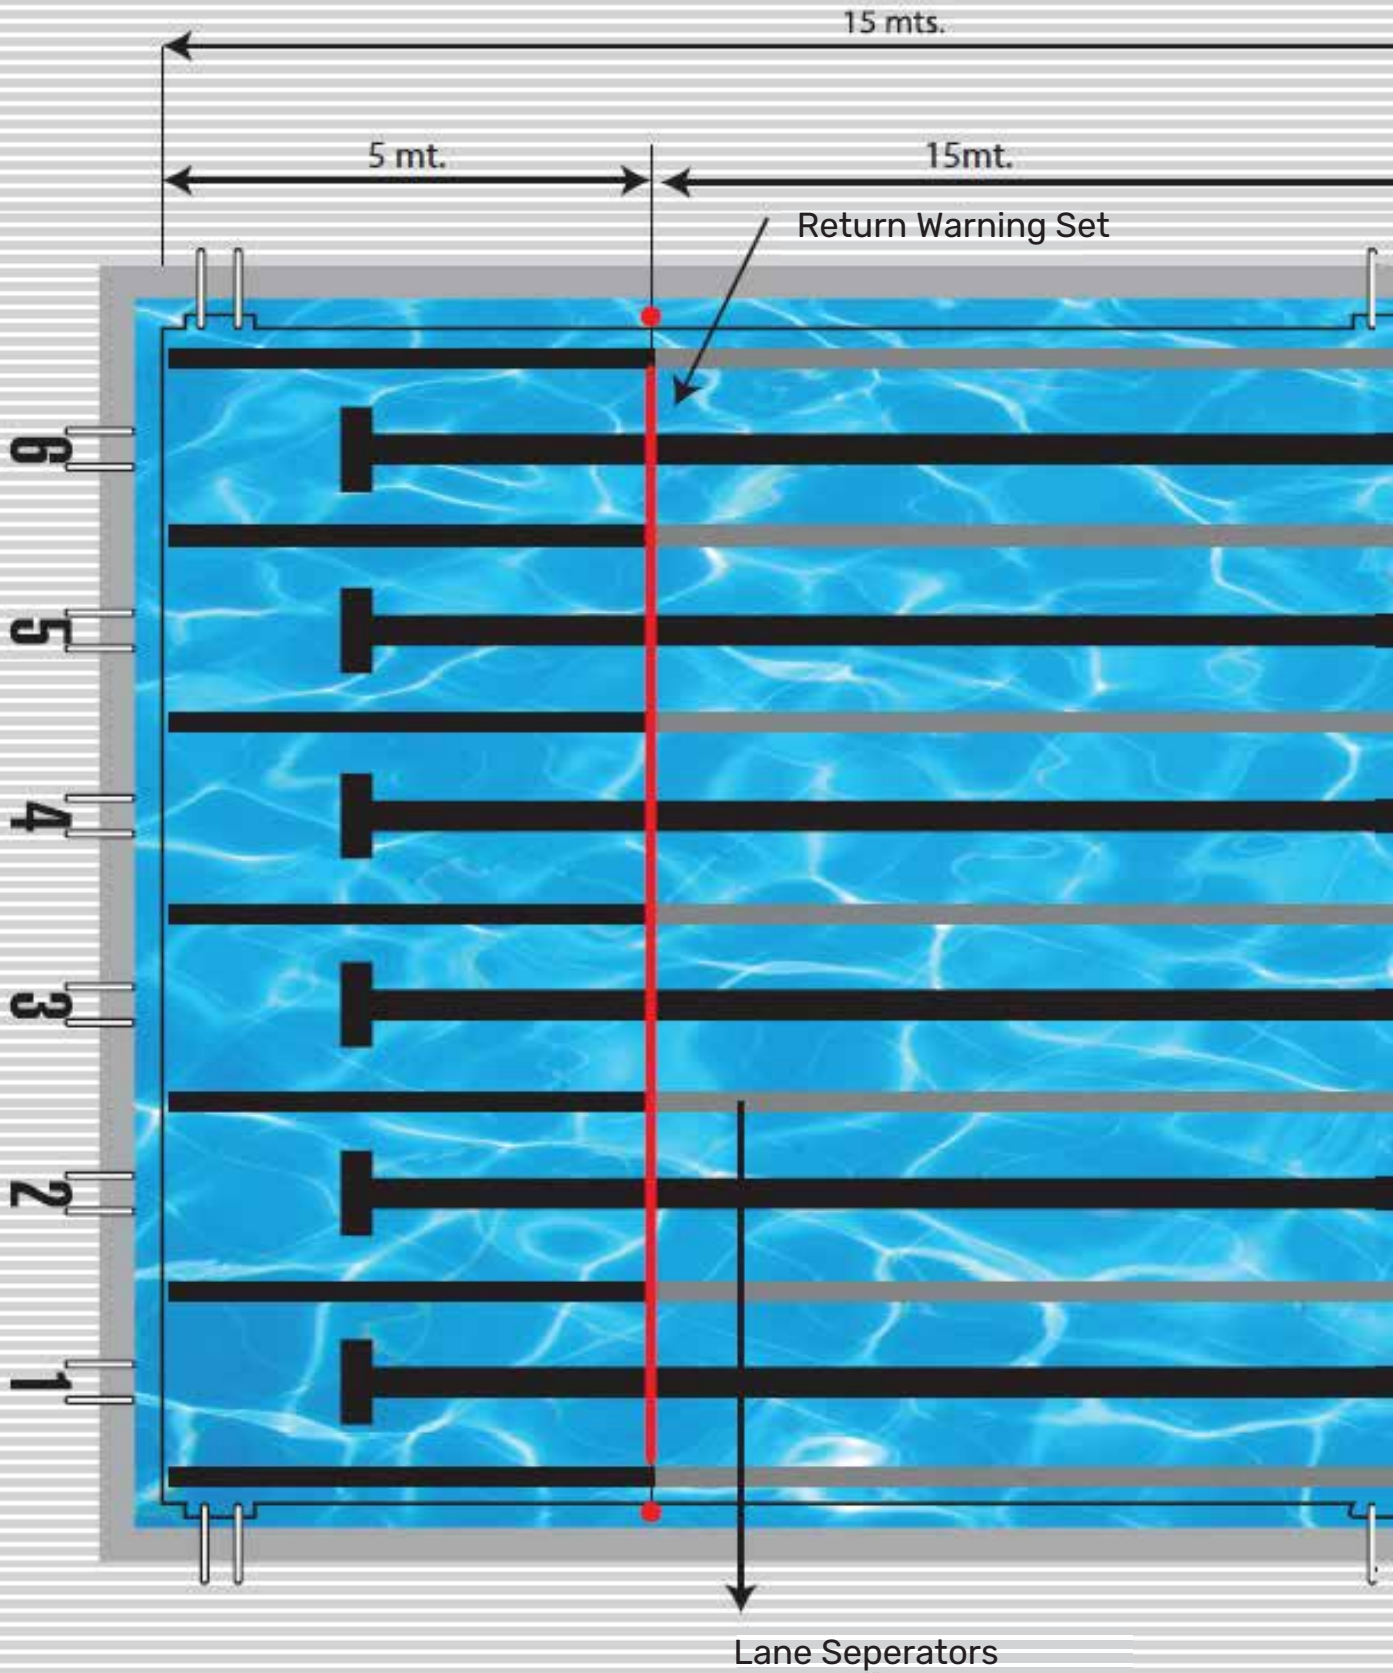

POOL OLYMPIC EQUIPMENTS

Different Product Placement for Competition Pools