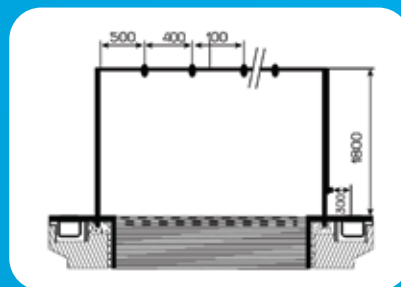

POOL OLYMPIC EQUIPMENTS

Different Product Placement for Competition Pools

Different Product Placement for Competition Pools

POOL OLYMPIC EQUIPMENTS

Poles and Anchors

False Start Signal Poles

Code	Product Name	Kg / Piece	Price
KP OHE20	Signal Poles for 12,5m wide Pool - AISI 304	12,000	€ 250,00
KP OHE21	Signal Poles for 25m wide Pool - AISI 304	14,000	€ 330,00
KP OHE22	Signal Poles for 12,5m wide Pool - AISI 316	12,000	€ 350,00
KP OHE23	Signal Poles for 25m wide Pool - AISI 316	14,000	€ 440,00

FALSE START SIGNAL POLES - AISI 304 stainless steel Ø42.2 h=1.8m poles from mm pipe. Plastic rope, balls and buoys occurs. Ø43 mm pipe for pool width 21m, for 25m Ø48mm pipe is used. Stainless steel anchors are not included in the price.