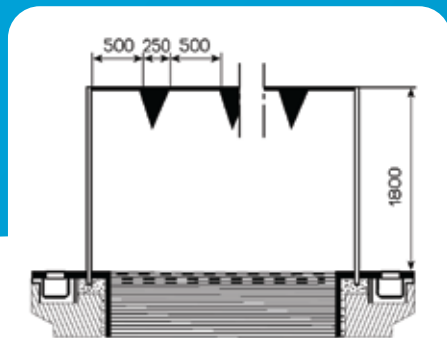

Return Panels

Code	Product Name	Kg / Piece	Price
KP OHE13	Return Panels 2m width	12,000	€ 380,00
KP OHE14	Return Panels 2,5m width	14,000	€ 430,00
KP OHE15	Panel Support Stainless Steel - AISI 304	7,000	€ 250,00

! RETURN PANELS - Plastic mesh partition, AISI 304 quality stainless steel frame.
Height: 300mm. Except for panel support. Stainless steel anchors are not included in the price.