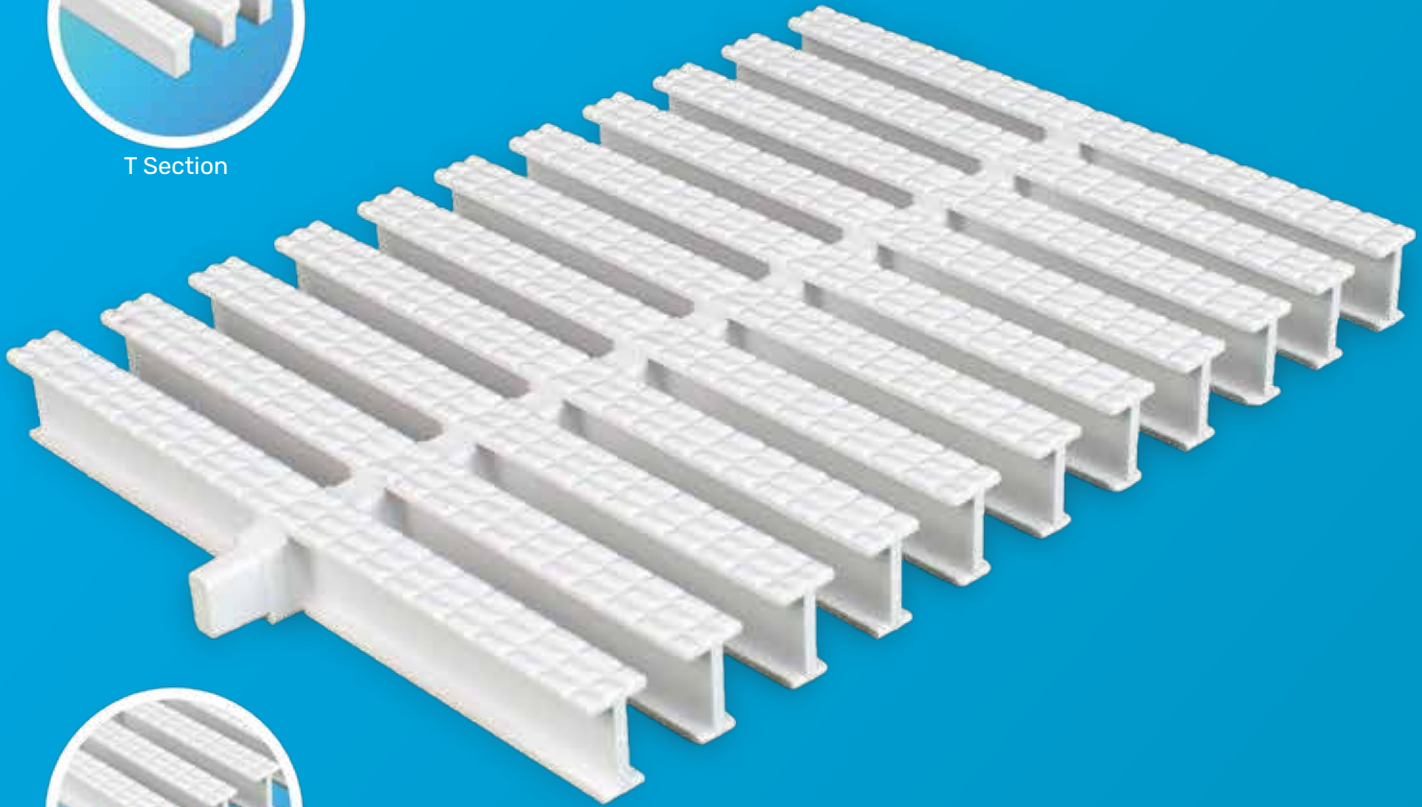

I Section

Classical Design Single Joint Pool Grids

Code	Product Name	Section	Width	Height	Package	Price (m.)
KP HKE01	15 cm Classical Design Single Joints	I	15 cm	2,5 cm	0,25x0,31x0,51	€ 6,00
KP HKE02	20 cm Classical Design Single Joints	I	20 cm	2,5 cm	0,25x0,41x0,51	€ 7,00
KP HKE03	25 cm Classical Design Single Joints	I	25 cm	2,5 cm	0,25x0,51x0,51	€ 9,00
KP HKE04	20 cm Classical Design Single Joints	T	20 cm	2,5 cm	0,25x0,41x0,51	€ 9,00
KP HKE05	25 cm Classical Design Single Joints	T	25 cm	2,5 cm	0,25x0,51x0,51	€ 11,00

All of the grill varieties are resistant to 135 kg pressure in 8 cm area with technical feature of 16.8 drawing on the material.