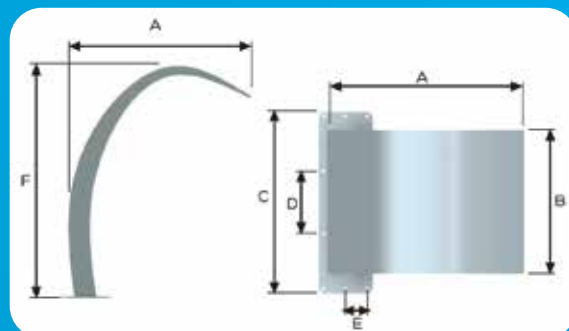

Water Curtain Lux

Code	Product Name	Pomp Power	Kg / Piece	Price
KP HDE01	Water Curtain Lux 350 x 350	1,1 KW	9,00	€ 500,00
KP HDE02	Water Curtain Lux 800 x 400	1,5 KW	20,00	€ 800,00
KP HDE03	Water Curtain Lux 900 x 600	2,2 KW	27,00	€ 1100,00

Water Curtain Kobra

Code	Product Name	Pomp Power	Kg / Piece	Price
KP HDE04	Water Curtain Kobra 350 x 350	1,1 KW	9,00	€ 400,00
KP HDE05	Water Curtain Kobra 800 x 400	1,5 KW	20,00	€ 700,00
KP HDE06	Water Curtain Kobra 900 x 600	2,2 KW	27,00	€ 1000,00