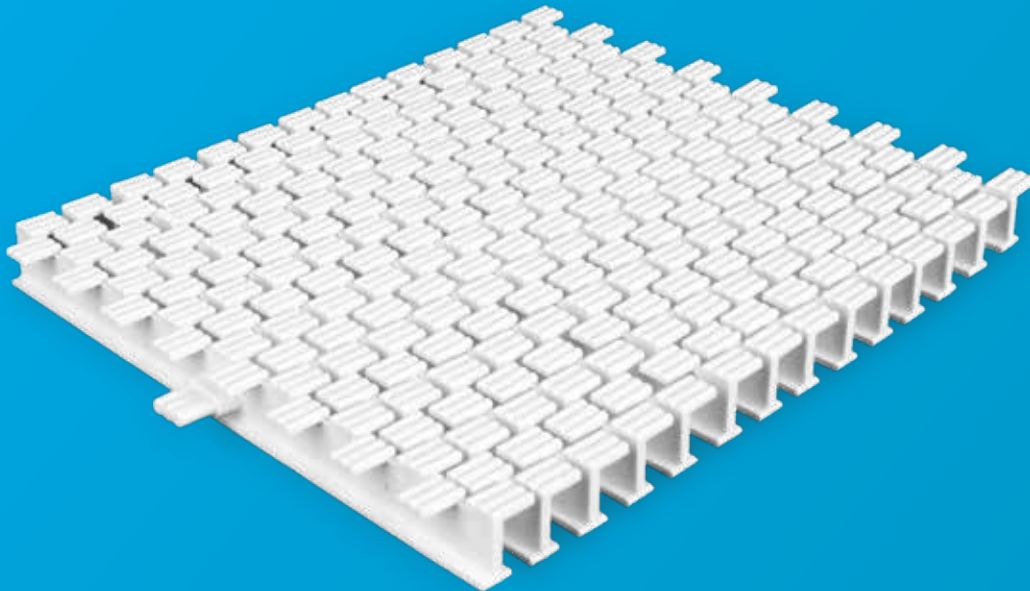

Pool Grids

Square Design Pool Grids

Code	Product Name	Section	Width	Height	Package	Price (m.)
KP HKE11	20 cm Square Design Pool Edge Grids	I	20 cm	2,5 cm	0,25x0,41x0,51	€ 8,00
KP HKE12	25 cm Square Design Pool Edge Grids	I	25 cm	2,5 cm	0,25x0,51x0,51	€ 10,00

! All of the grill varieties are resistant to 135 kg pressure in 8 cm area with technical feature of 16.8 drawing on the material.