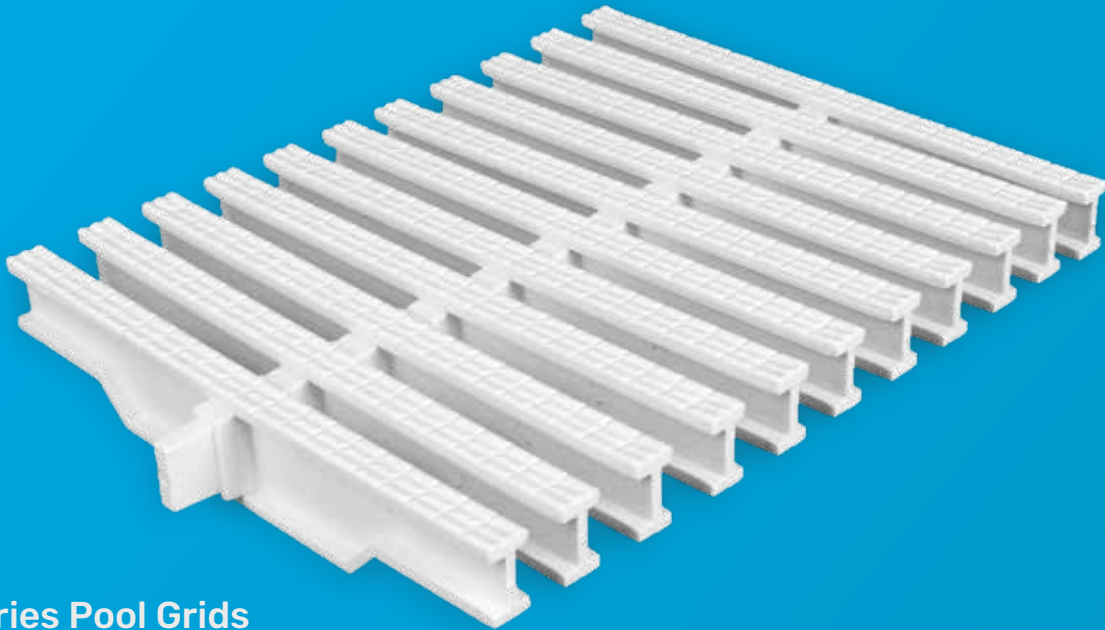

All of the grill varieties are resistant to 135 kg pressure in 8 cm area with technical feature of 16.8 drawing on the material.

Istanbul Series Double Joint Pool Grids

Code	Product Name	Section	Width	Height	Package	Price (m.)
KP HKE17	20 cm Istanbul Series Double Joint	I	20 cm	2,5 cm	0,25x0,41x0,51	€ 22,00
KP HKE18	25 cm Istanbul Series Double Joint	I	25 cm	2,5 cm	0,25x0,51x0,51	€ 26,00

All of the grill varieties are resistant to 135 kg pressure in 8 cm area with technical feature of 16.8 drawing on the material.

Grids & Edges Profiles

Aqua Series Pool Grids

Code	Product Name	Section	Width	Height	Package	Price (m.)
KP HKE19	20 cm Aqua Design Single Joint	I	20 cm	2,5 cm	0,25x0,41x0,51	€ 8,00
KP HKE20	25 cm Aqua Design Single Joint	I	25 cm	2,5 cm	0,25x0,51x0,51	€ 10,00