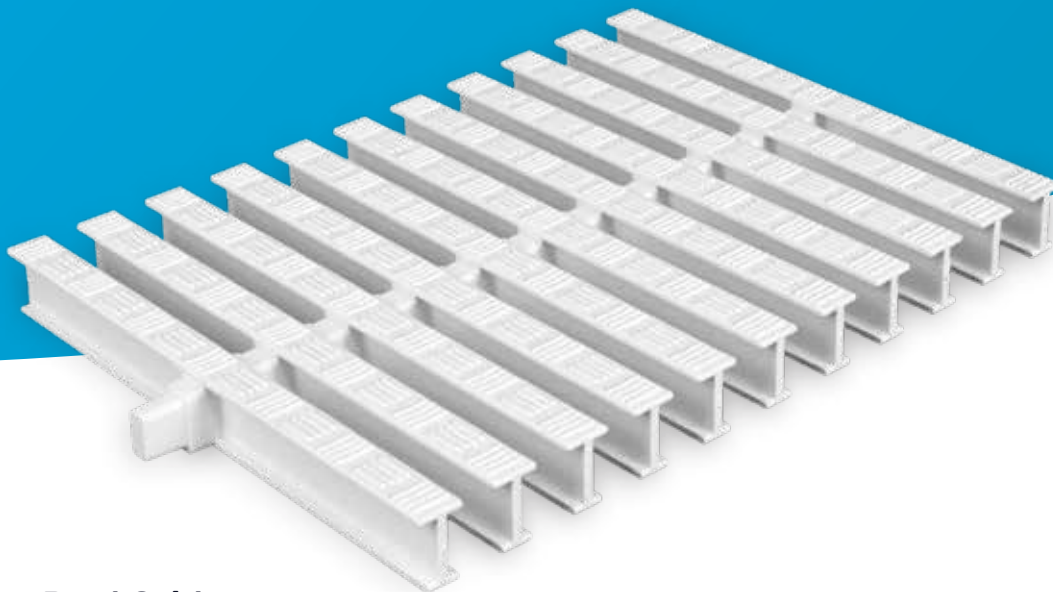

Line Design Pool Grids

Code	Product Name	Section	Width	Height	Package	Price (m.)
KP HKE13	20 cm Line Design Pool Grid	I	20 cm	2,5 cm	0,25x0,41x0,51	€ 7,00
KP HKE14	25 cm Line Design Pool Grid	I	25 cm	2,5 cm	0,25x0,51x0,51	€ 9,00

! All of the grill varieties are resistant to 135 kg pressure in 8 cm area with technical feature of 16.8 drawing on the material.